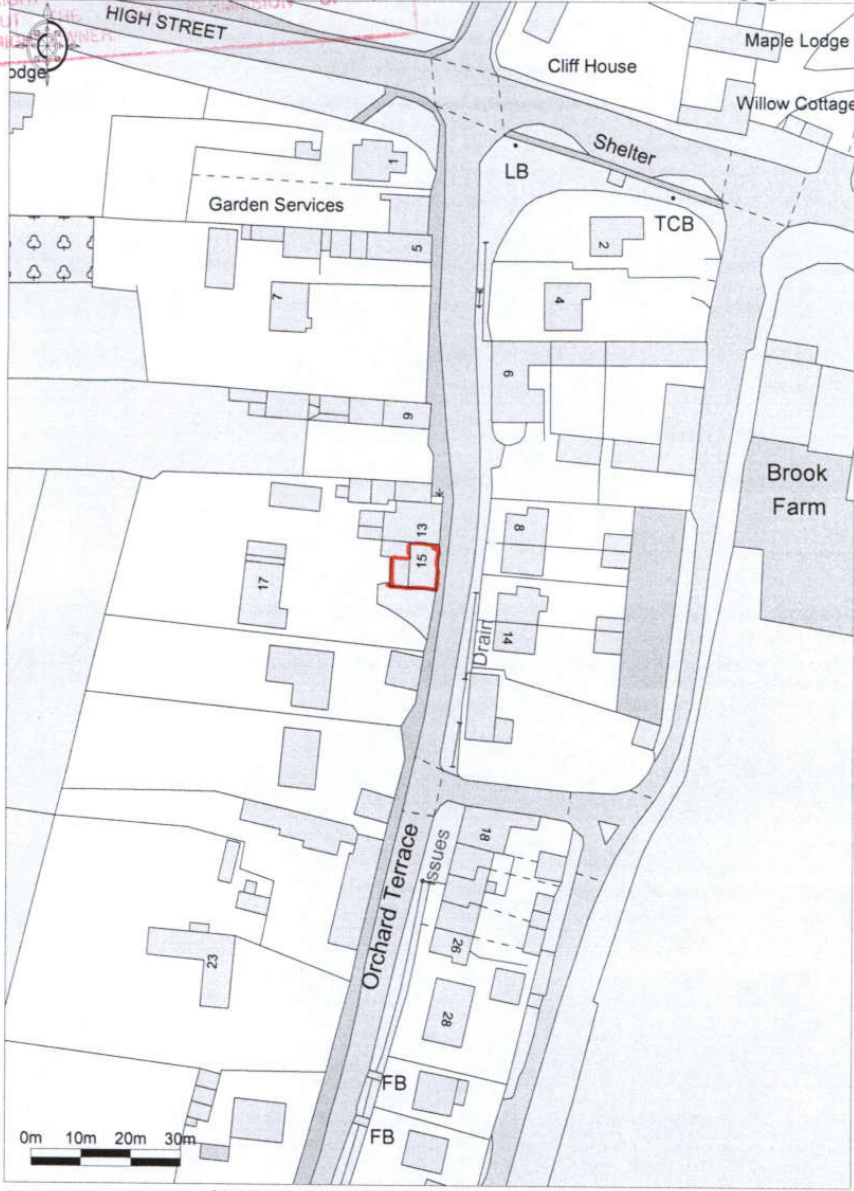

15 Main Street
Eberston

THIS COPY HAS BEEN MADE BY OR WITH THE
AUTHORITY OF RYEDALE DISTRICT COUNCIL
PURSUANT TO SECTION 47 OF THE COPYRIGHT,
DESIGNS AND PATENTS ACT 1988 UNLESS
THAT ACT PROVIDES A RELEVANT EXCEPTION TO
COPYRIGHT. THE COPY MUST NOT BE COPIED
WITHOUT THE PERMISSION OF THE
COPYRIGHT OWNER.